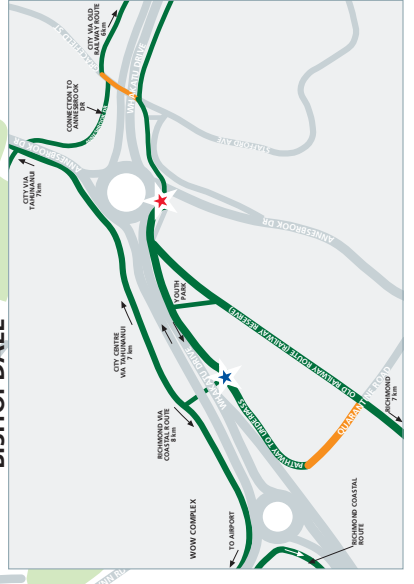

Nelson CYCLE and WALK map

LEGEND

	ON ROAD CYCLEWAYS
	OFF ROAD CYCLEWAYS
	RECOMMENDED CYCLE LINKS
	BRIDGE
	UNDERPASS
	TOILETS
	AIRPORT
	AIRPORT PERIMETER WALKWAY

TASMAN BAY

NELSON HAVEN

RICHMOND

ASB AQUATIC CENTRE