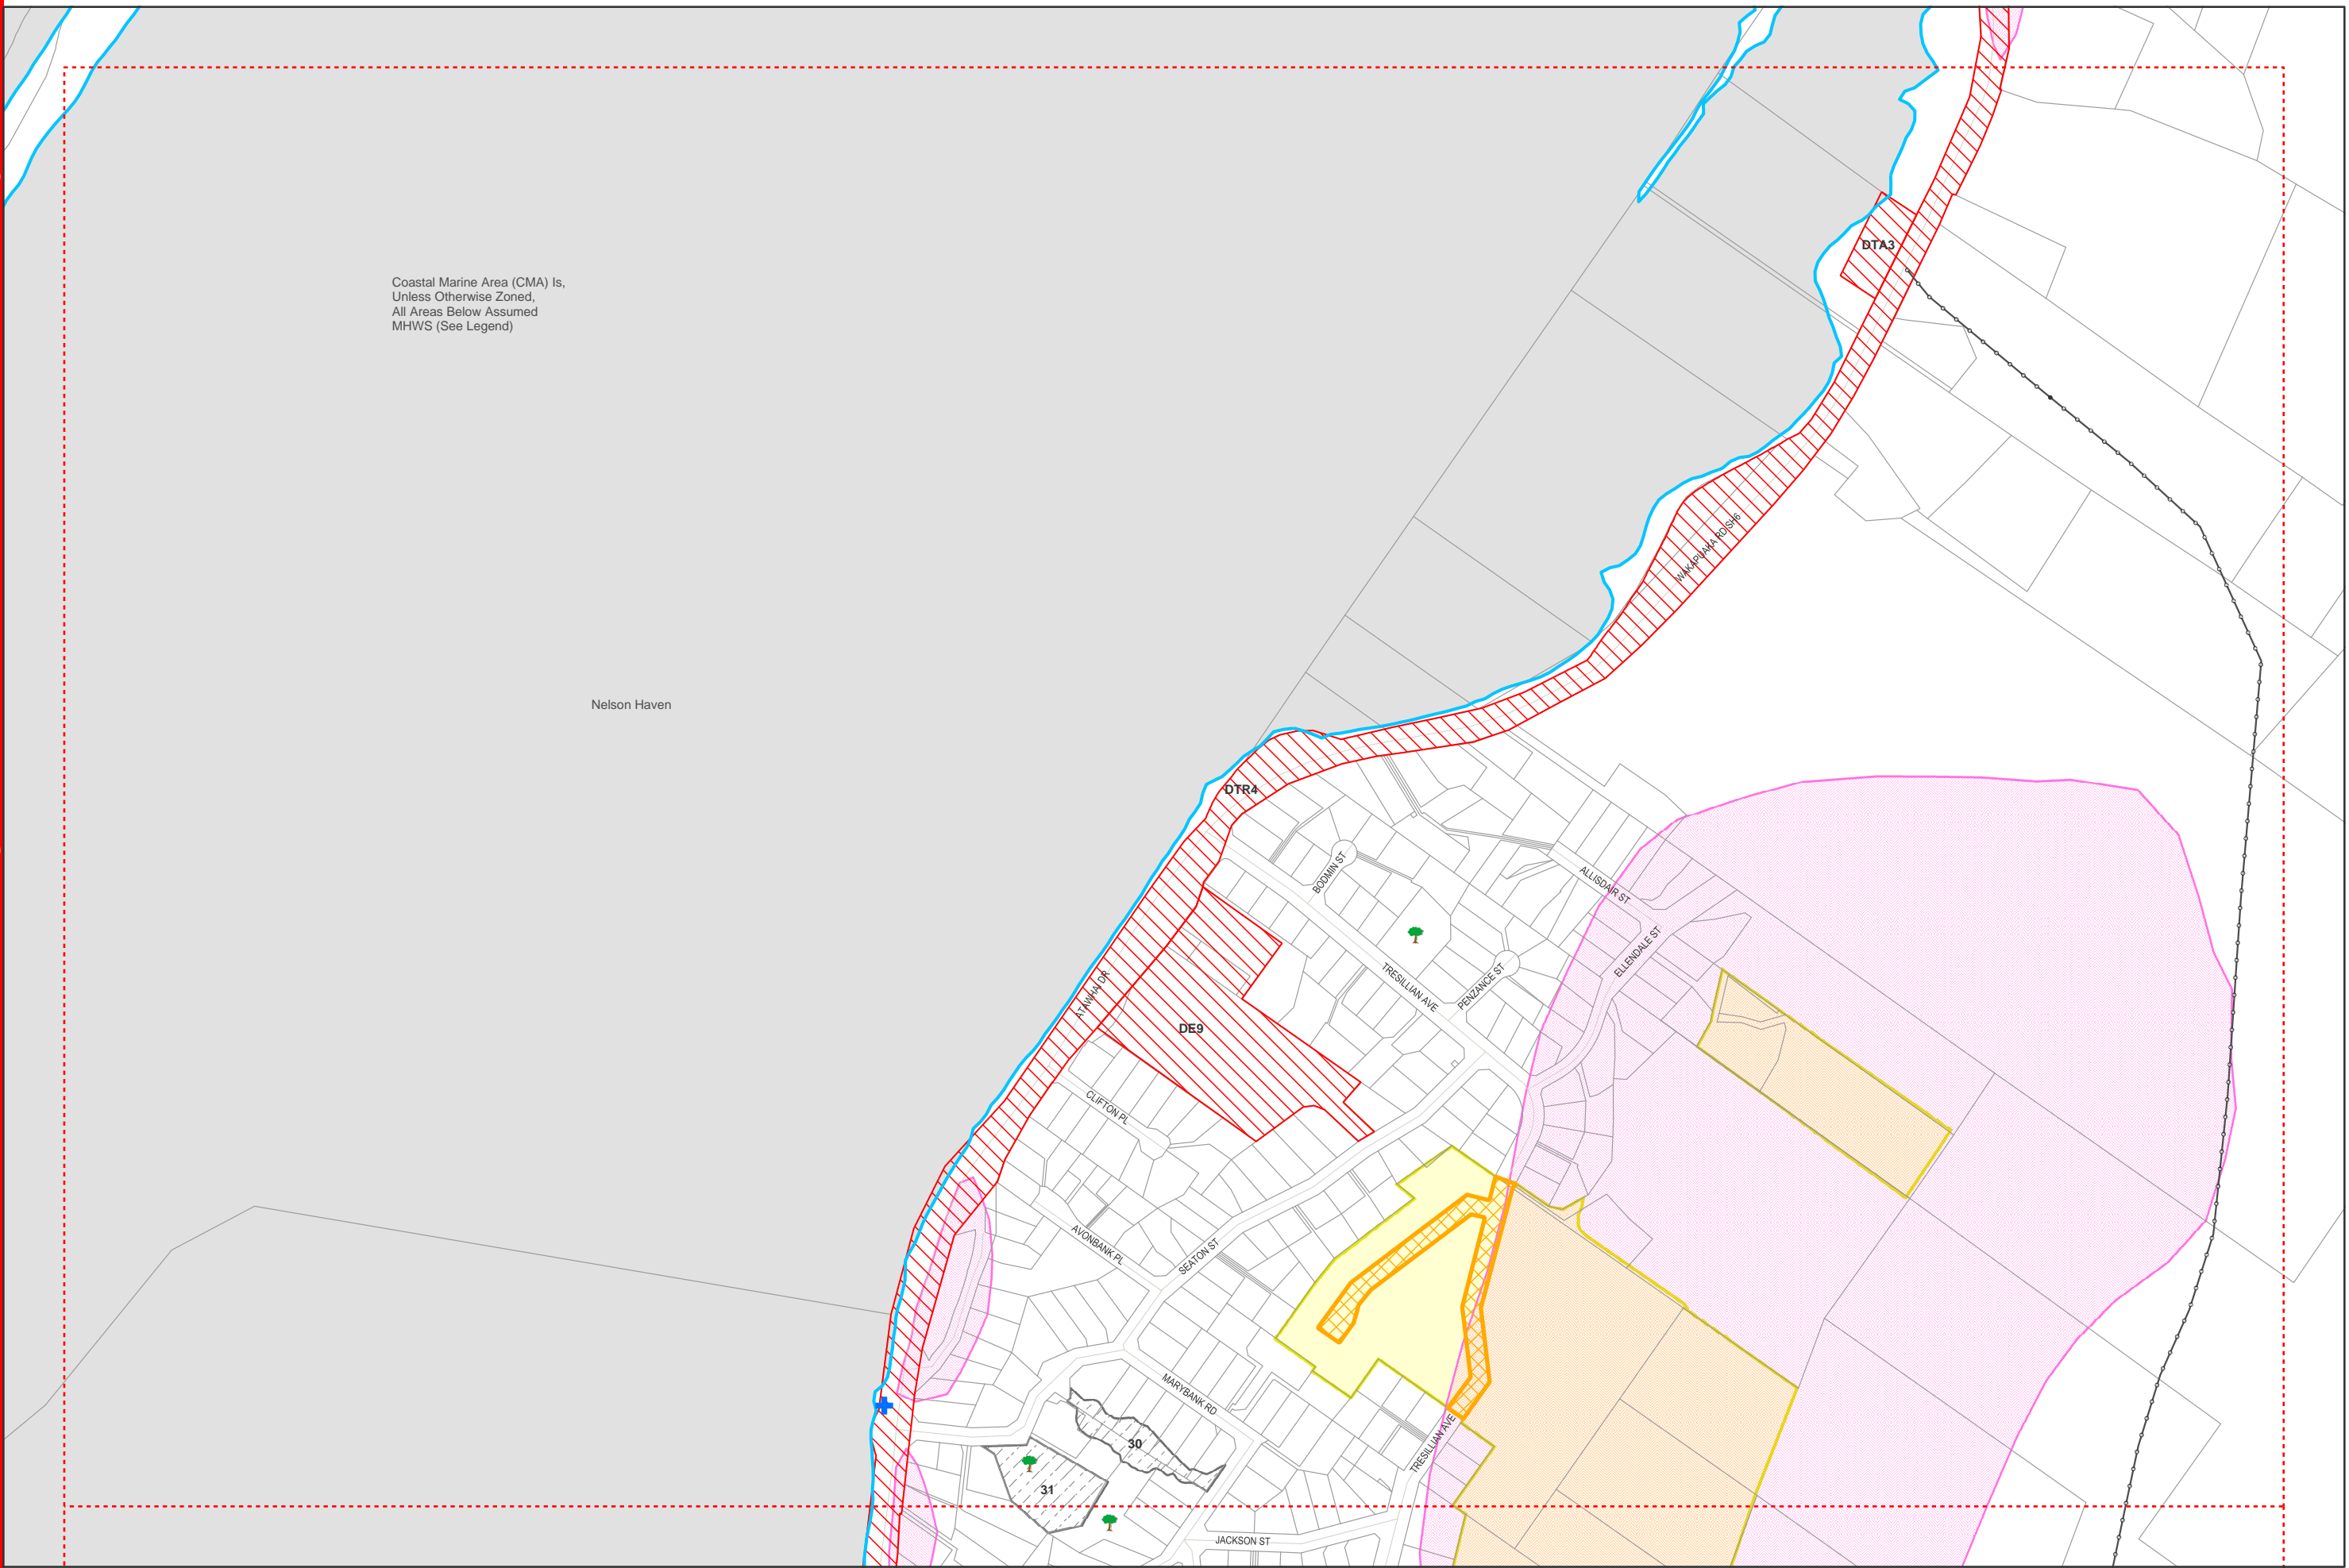

Coastal Marine Area (CMA) Is, Unless Otherwise Zoned, All Areas Below Assumed MHWS (See Legend)

Nelson Haven

1:5,000
MAP 3

Maps Generated by Nelson City Council's GIS System
This Publication is Copyright Reserved by Nelson City Council - Cadastral Information derived from the Crown Records System.
CROWN COPYRIGHT RESERVED - Approved for internal reproduction by Nelson City Council

OPERATIVE IN PART (EXCLUDING REGIONAL COASTAL PLAN)
1 SEPTEMBER 2004

NELSON RESOURCE MANAGEMENT PLAN