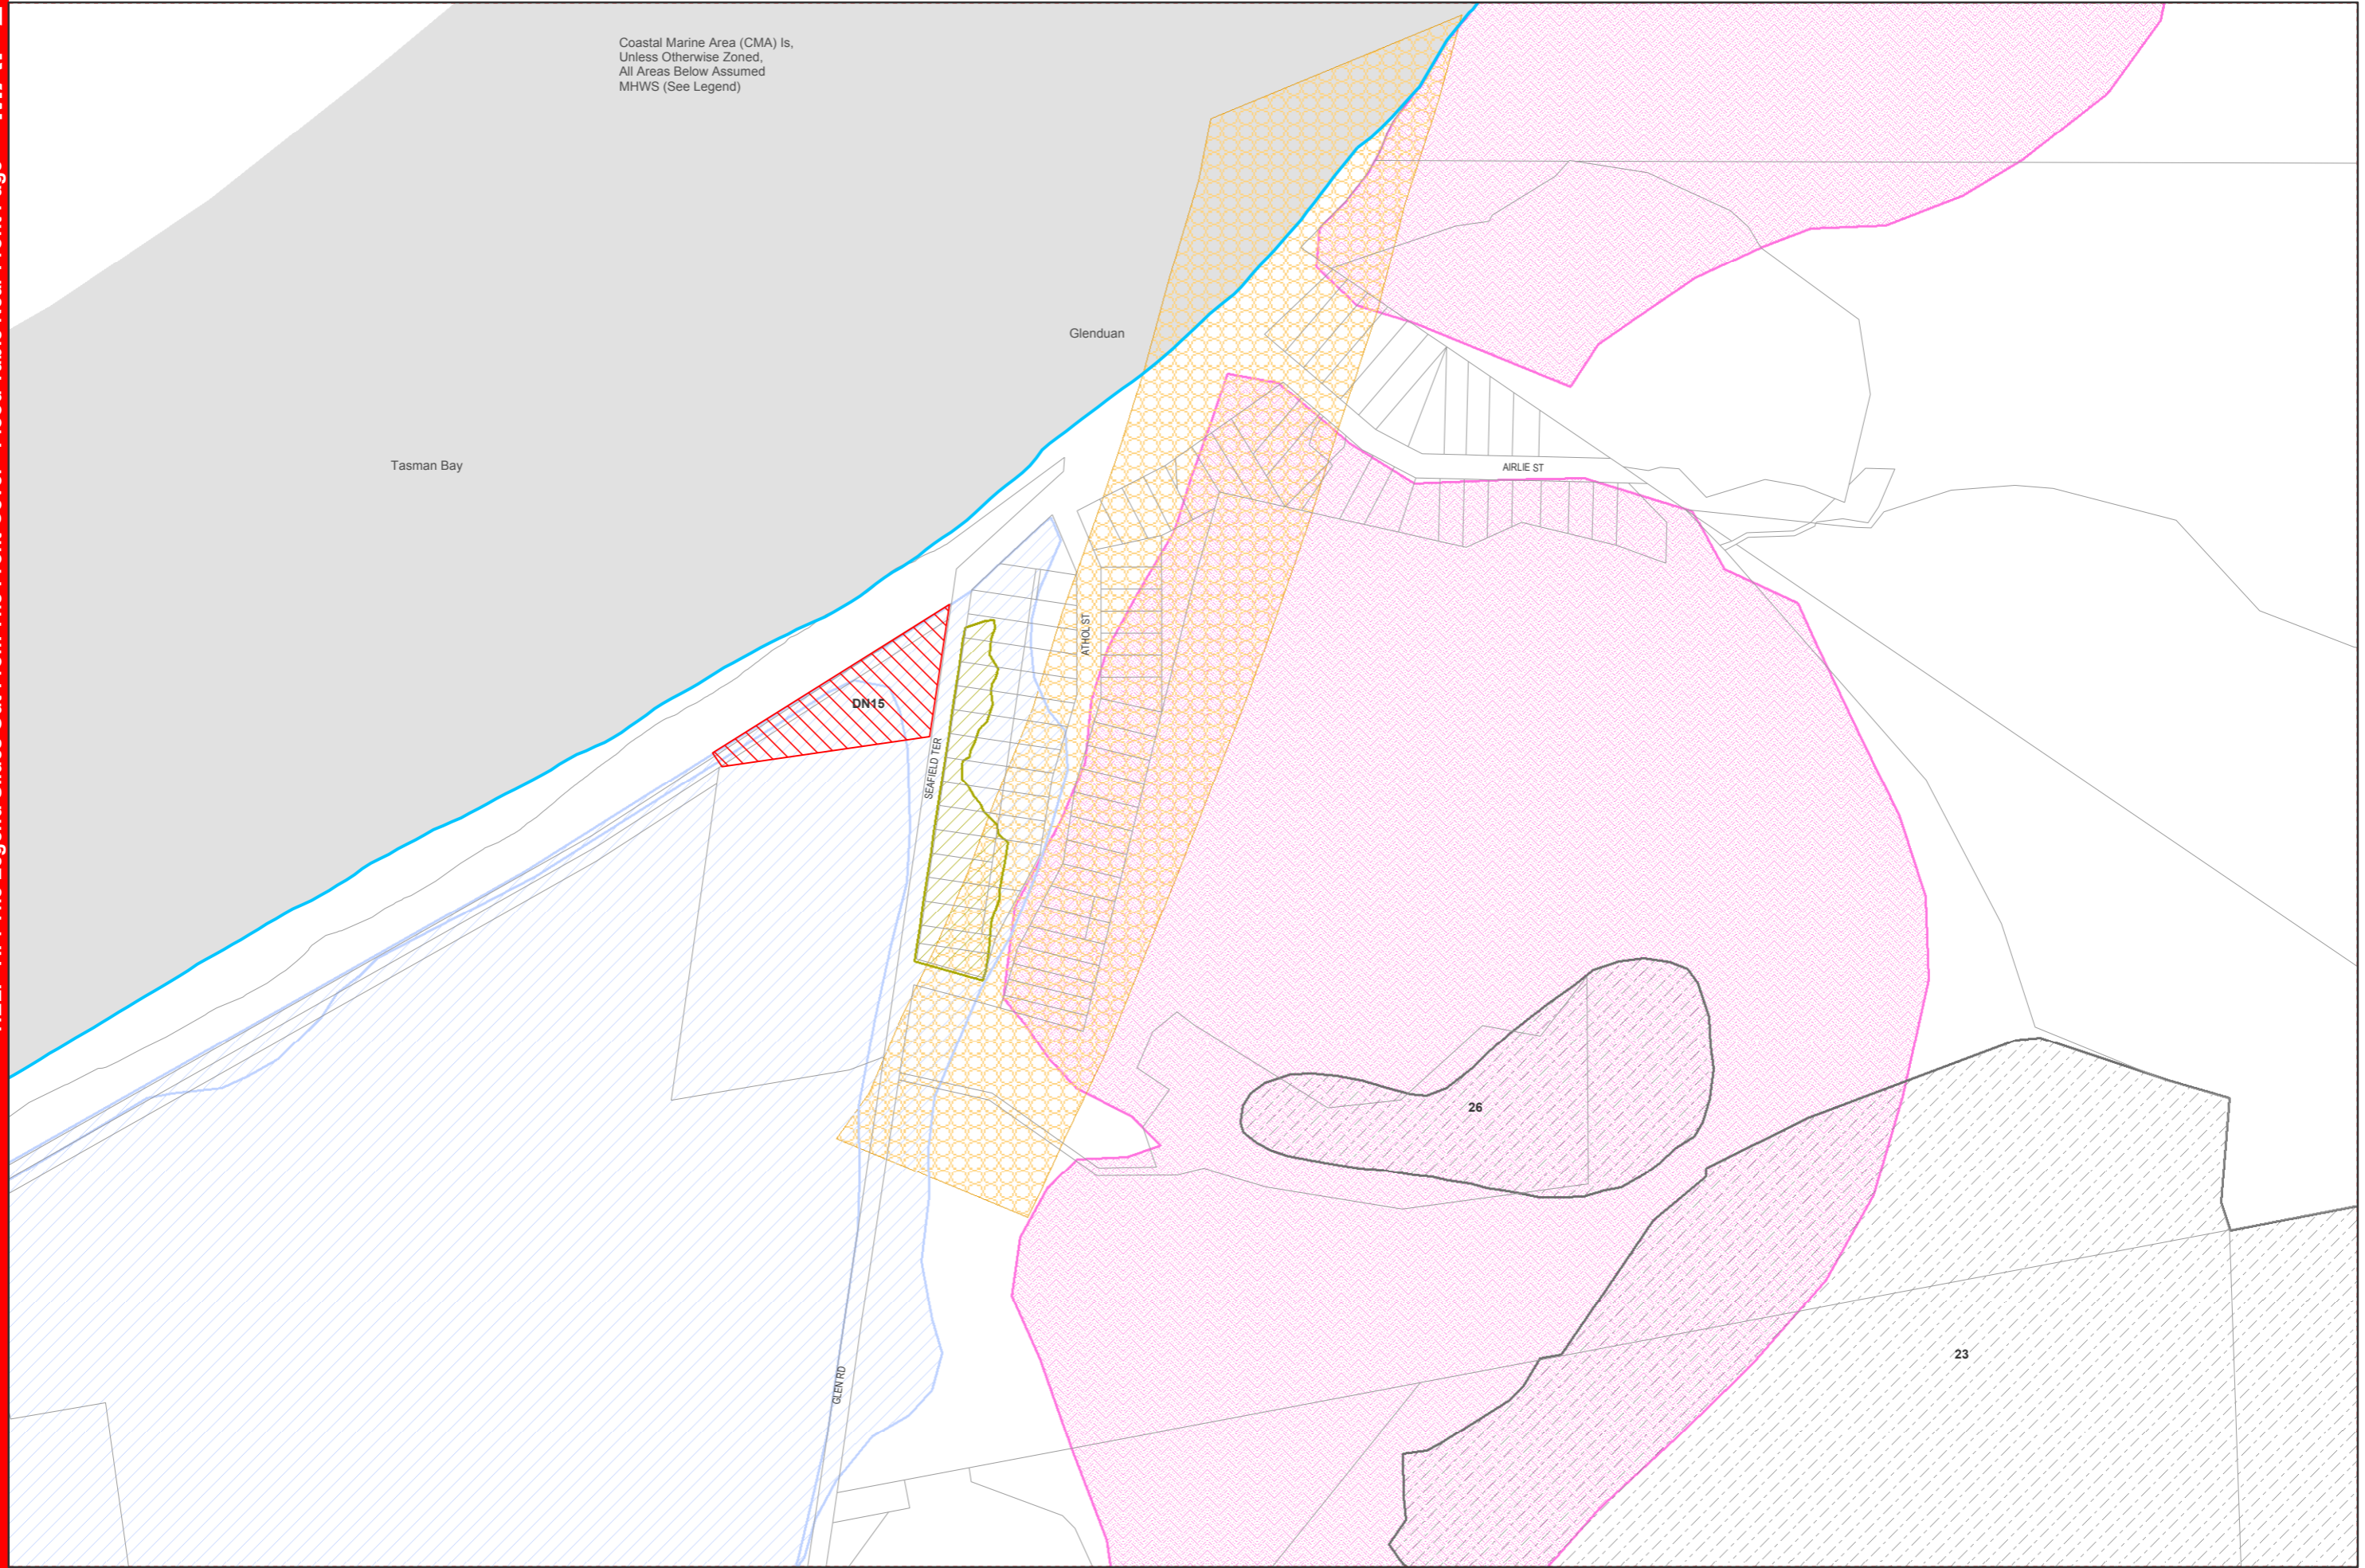

Coastal Marine Area (CMA) Is, Unless Otherwise Zoned, All Areas Below Assumed MHWS (See Legend)

1:5,000
MAP 2

Maps Generated by Nelson City Council's GIS System
This Publication is Copyright Reserved by Nelson City Council - Cadastral Information derived from the Crown Records System.
CROWN COPYRIGHT RESERVED - Approved for internal reproduction by Nelson City Council