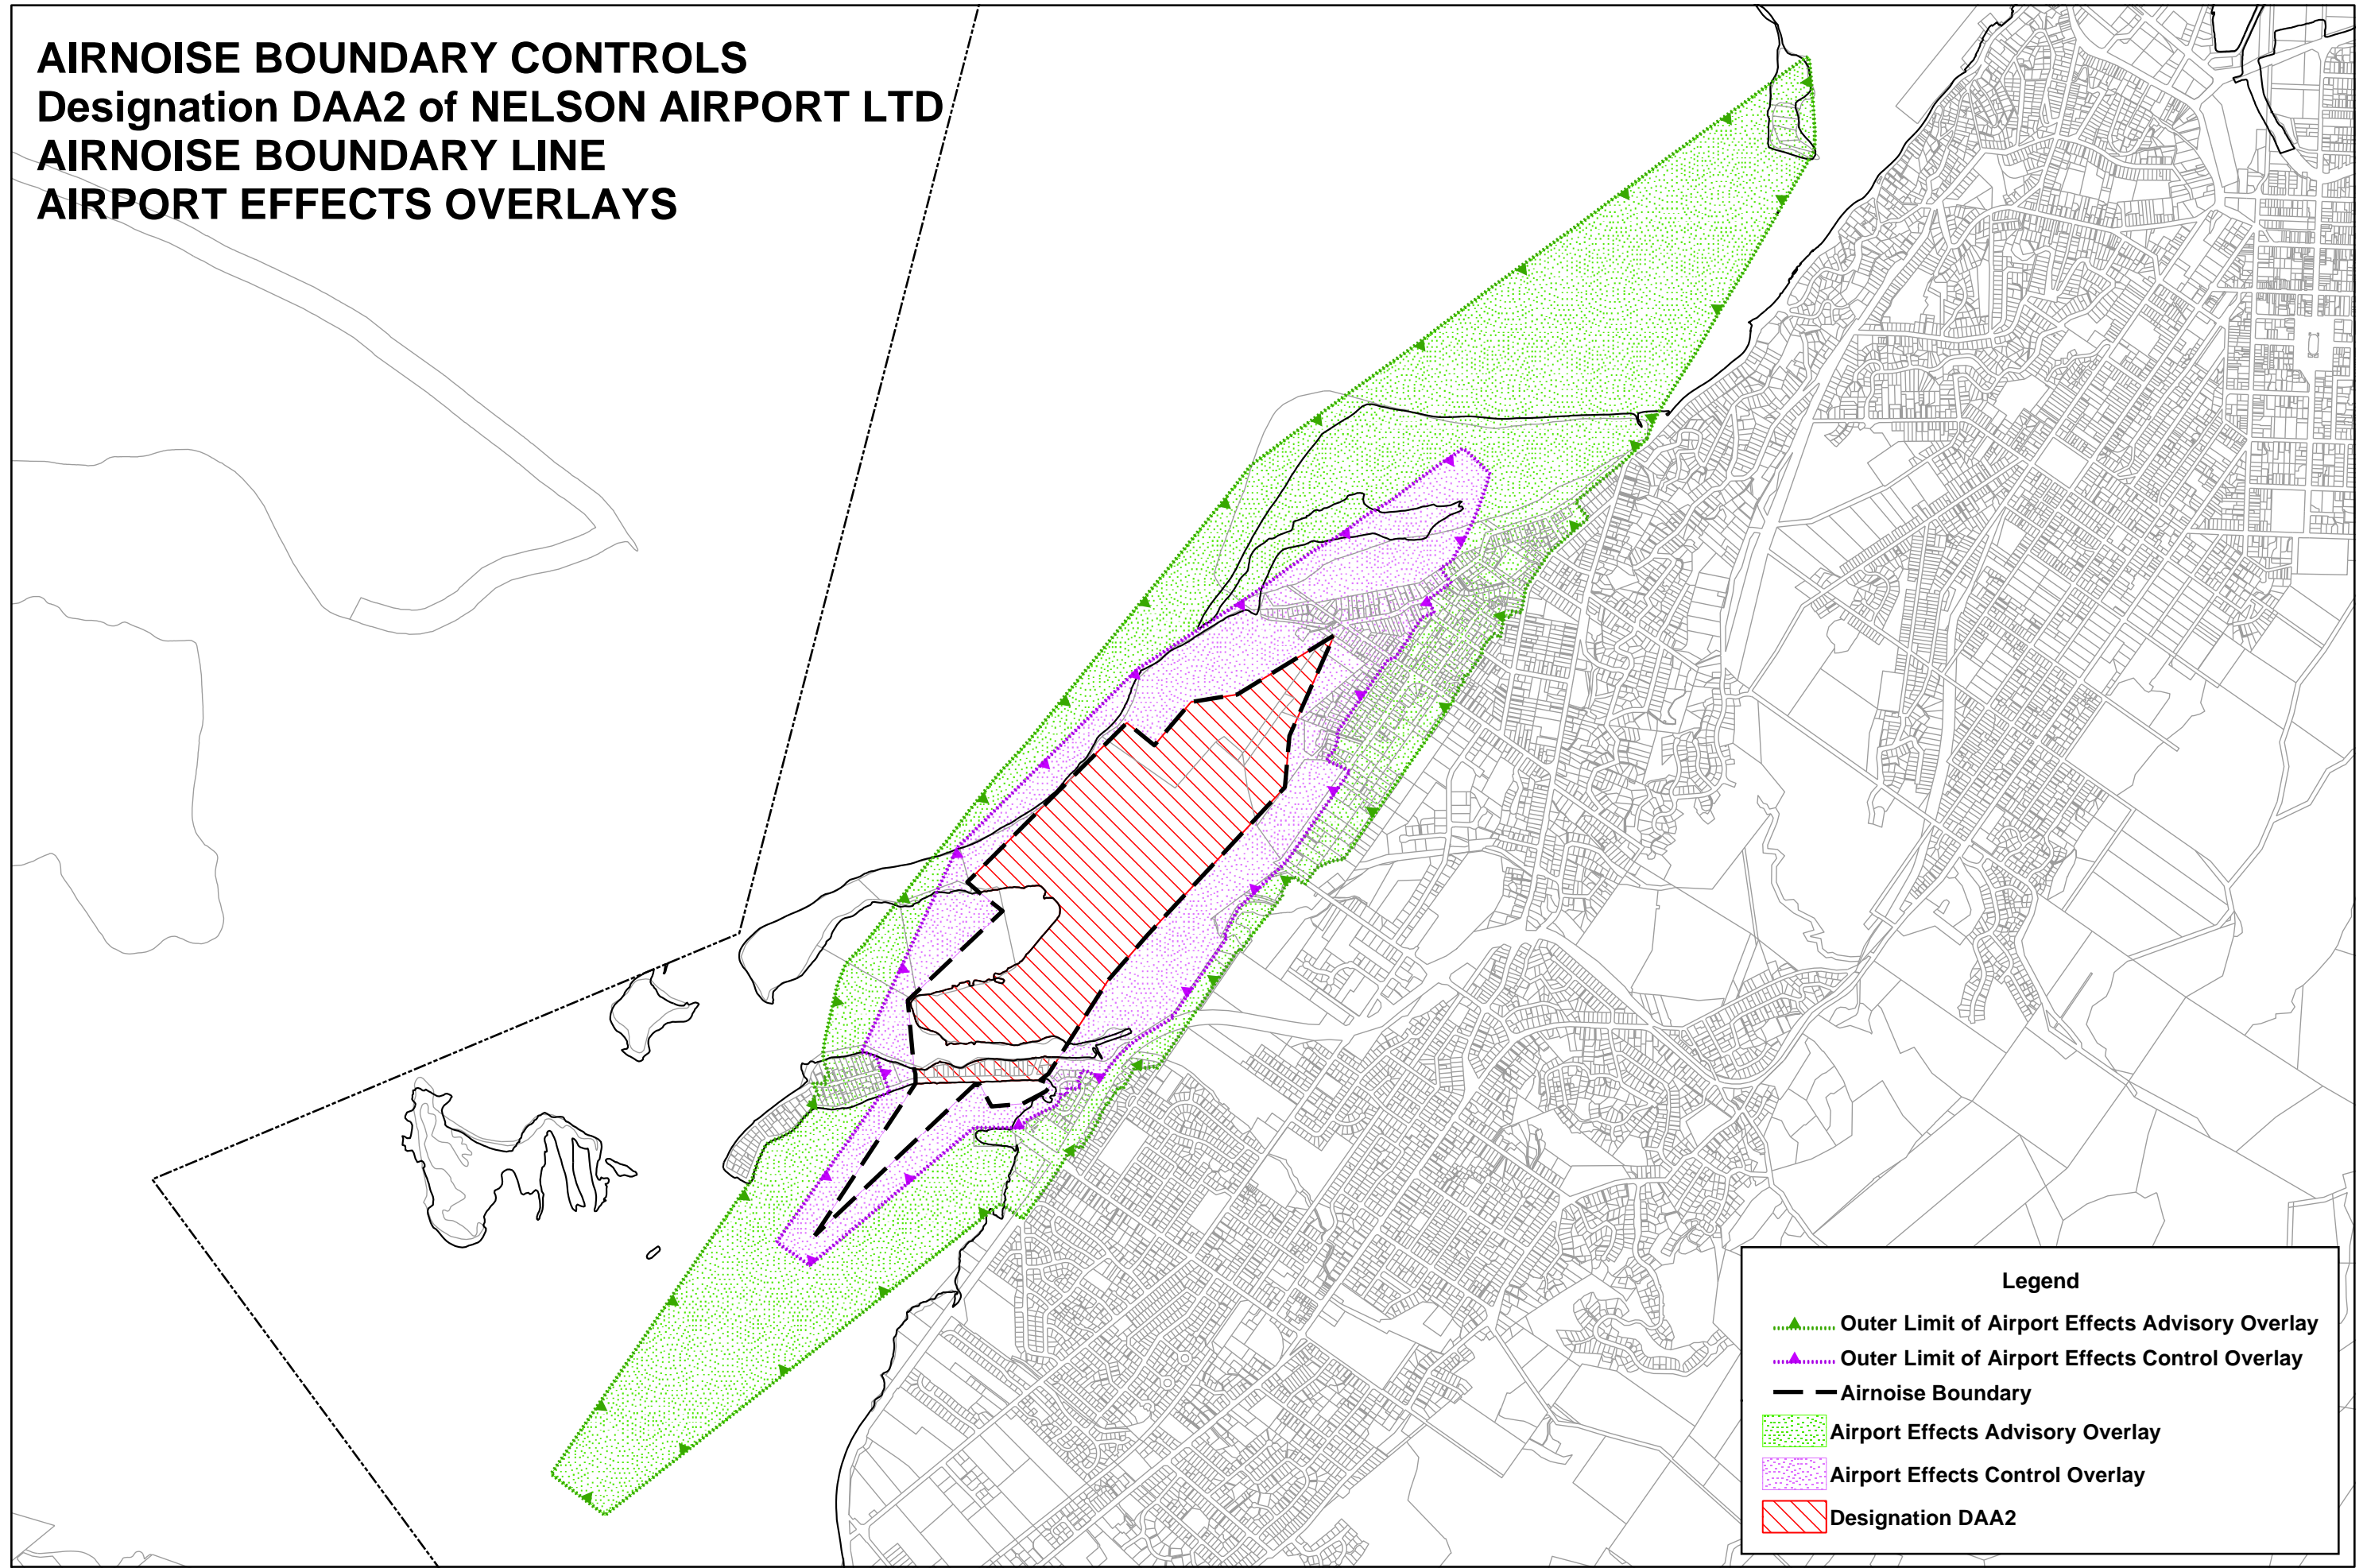

**AIRNOISE BOUNDARY CONTROLS**  
**Designation DAA2 of NELSON AIRPORT LTD**  
**AIRNOISE BOUNDARY LINE**  
**AIRPORT EFFECTS OVERLAYS**

**Legend**

- Outer Limit of Airport Effects Advisory Overlay**
- Outer Limit of Airport Effects Control Overlay**
- Airnoise Boundary**
- Airport Effects Advisory Overlay**
- Airport Effects Control Overlay**
- Designation DAA2**

OPERATIVE IN PART (EXCLUDING REGIONAL COASTAL PLAN)  
 1 SEPTEMBER 2004